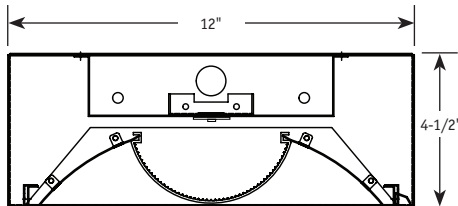

LUMEN PACKAGE

SERIES	MODULE SIZE	Nominal Lumen Package	Color	Fixture Power (W)	Delivered Lumens	Fixture LPW	Standby Lighting Option
LM14	1X4						
		3300	3000K	30	3122	103	✓
		3300	3500K	30	3182	105	✓
		3300	4000K	30	3294	108	✓
		3300	5000K	30	3409	112	✓
		3800	3000K	37	3666	100	✓
		3800	3500K	37	3735	101	✓
		3800	4000K	37	3867	105	✓
		3800	5000K	37	4002	109	✓
		4200	3000K	41	4010	98	✓
		4200	3500K	41	4086	99	✓
		4200	4000K	41	4230	103	✓
		4200	5000K	41	4378	107	✓
		4500	3000K	45	4286	96	✓
		4500	3500K	45	4368	98	✓
		4500	4000K	45	4522	101	✓
		4500	5000K	45	4680	105	✓
		5000	3000K	51	4775	93	✓
		5000	3500K	51	4866	95	✓
		5000	4000K	51	5037	98	✓
		5000	5000K	51	5213	102	✓
		6400	3000K	65	6097	93	✓
		6400	3500K	65	6213	95	✓
		6400	4000K	65	6431	99	✓
		6400	5000K	65	6656	102	✓

Actual wattage may differ by +/- 5% when operating between 120V-277V +/- 10%.

PHOTOMETRICS:

All photometric reports are available at www.mercltg.com.

CROSS SECTIONS:

Detail

HANGING ACCESSORIES

PART #	DESCRIPTION	PART #	DESCRIPTION
R5PF-100	Round 5" power feed canopy, Hanging hardware, 100" long 1/16" cable.	VH-XX	"V" Hanger w/XX= 48"L or 72"L Chain & "S" Hook
R5-100	Round 5" canopy, Hanging hardware, 100" long 1/16" cable.	CPYS-1	S-1 Single Stem 5" Dia. Canopy
R2-100	Round 2" canopy, Hanging hardware, 100" long 1/16" cable.	STMXX	XX= 12"L, 24"L, 48"L Stem/ 3/8" IPS-5/8" OD
S5PF-100	Square 5" power feed canopy, Hanging hardware, 100" long 1/16" cable.	Other cable lengths available.	
S5-100	Square 5" canopy, Hanging hardware, 100" long 1/16" cable.		
S2-100	Square 5" power feed canopy, Hanging hardware, 100" long 1/16" cable.		