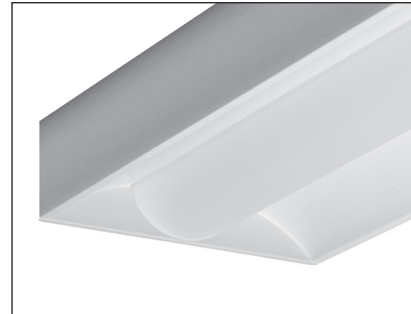

LUMEN PACKAGE

SERIES	MODULE SIZE	Nominal Lumen Package	Color	Fixture Power (W)	Delivered Lumens	Fixture LPW	Standby Lighting Option
LM14	1X4						
		3300	3000K	30	3122	103	✓
		3300	3500K	30	3182	105	✓
		3300	4000K	30	3294	108	✓
		3300	5000K	30	3409	112	✓
		3800	3000K	37	3666	100	✓
		3800	3500K	37	3735	101	✓
		3800	4000K	37	3867	105	✓
		3800	5000K	37	4002	109	✓
		4200	3000K	41	4010	98	✓
		4200	3500K	41	4086	99	✓
		4200	4000K	41	4230	103	✓
		4200	5000K	41	4378	107	✓
		4500	3000K	45	4286	96	✓
		4500	3500K	45	4368	98	✓
		4500	4000K	45	4522	101	✓
		4500	5000K	45	4680	105	✓
		5000	3000K	51	4775	93	✓
		5000	3500K	51	4866	95	✓
		5000	4000K	51	5037	98	✓
		5000	5000K	51	5213	102	✓
		6400	3000K	65	6097	93	✓
		6400	3500K	65	6213	95	✓
		6400	4000K	65	6431	99	✓
		6400	5000K	65	6656	102	✓

Actual wattage may differ by +/- 5% when operating between 120V-277V +/- 10%.

PHOTOMETRICS:

All photometric reports are available at www.mercltg.com.

CROSS SECTIONS:

Detail

HANGING ACCESSORIES

PART #	DESCRIPTION	PART #	DESCRIPTION
R5PF-100	Round 5" power feed canopy, Hanging hardware, 100" long 1/16" cable.	VH-XX	"V" Hanger w/XX= 48"L or 72"L Chain & "S" Hook
R5-100	Round 5" canopy, Hanging hardware, 100" long 1/16" cable.	CPYS-1	S-1 Single Stem 5" Dia. Canopy
R2-100	Round 2" canopy, Hanging hardware, 100" long 1/16" cable.	STMXX	XX= 12"L, 24"L, 48"L Stem/ 3/8" IPS-5/8" OD
S5PF-100	Square 5" power feed canopy, Hanging hardware, 100" long 1/16" cable.	Other cable lengths available.	
S5-100	Square 5" canopy, Hanging hardware, 100" long 1/16" cable.		
S2-100	Square 5" power feed canopy, Hanging hardware, 100" long 1/16" cable.		