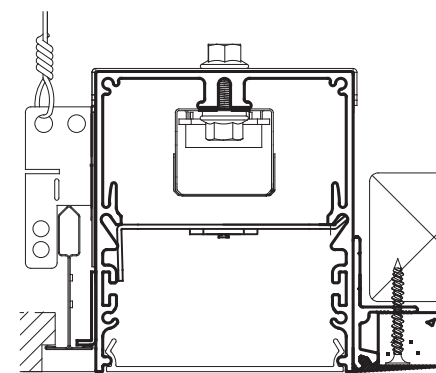

Combination Ceiling Details

MLS3-G/Grid One Side + Optional Other Side

9/16" GRID + TILE

15/16" GRID + TILE

T 9/16" GRID + TILE

T 15/16" GRID + TILE

SCREW SLOT GRID + TILE

T 9/16" GRID + TEGULAR TILE

T 15/16" GRID + TEGULAR TILE

SCREW SLOT GRID + TEGULAR TILE

**9/16" GRID + N1 (1/2" GYP)
9/16" GRID + N5 (5/8" GYP)**

**15/16" GRID + N1 (1/2" GYP)
15/16" GRID + N5 (5/8" GYP)**

**T 9/16" GRID + N1 (1/2" GYP)
T 9/16" GRID + N5 (5/8" GYP)**

**T 15/16" GRID + N1 (1/2" GYP)
T 15/16" GRID + N5 (5/8" GYP)**

**SCREW SLOT GRID + N1 (1/2" GYP)
SCREW SLOT GRID + N5 (5/8" GYP)**