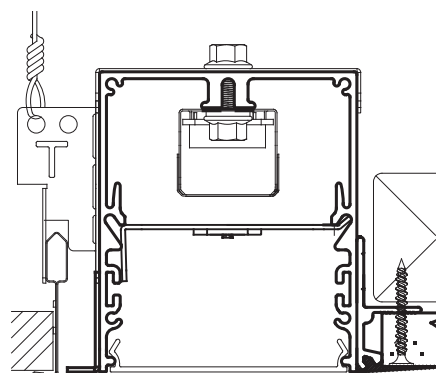

Combination Ceiling Details

MLS3-G/Grid One Side + Optional Other Side

9/16" GRID + TILE

15/16" GRID + TILE

T 9/16" GRID + TILE

T 15/16" GRID + TILE

SCREW SLOT GRID + TILE

T 9/16" GRID + TEGULAR TILE

T 15/16" GRID + TEGULAR TILE

SCREW SLOT GRID + TEGULAR TILE

**9/16" GRID + N1 (1/2" GYP)
9/16" GRID + N5 (5/8" GYP)**

**15/16" GRID + N1 (1/2" GYP)
15/16" GRID + N5 (5/8" GYP)**

**T 9/16" GRID + N1 (1/2" GYP)
T 9/16" GRID + N5 (5/8" GYP)**

**T 15/16" GRID + N1 (1/2" GYP)
T 15/16" GRID + N5 (5/8" GYP)**

**SCREW SLOT GRID + N1 (1/2" GYP)
SCREW SLOT GRID + N5 (5/8" GYP)**