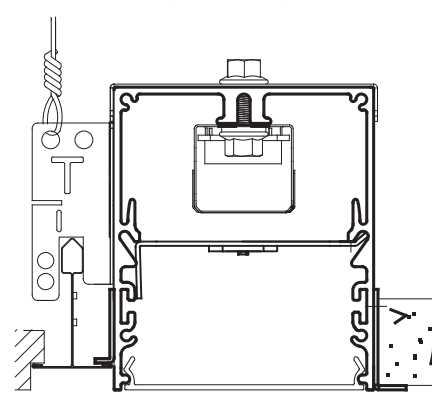

Combination Ceiling Details

MLS3-G/Grid One Side + Optional Other Side

9/16" GRID + TILE

15/16" GRID + TILE

T 9/16" GRID + TILE

T 15/16" GRID + TILE

SCREW SLOT GRID + TILE

T 9/16" GRID + TEGULAR TILE

T 15/16" GRID + TEGULAR TILE

SCREW SLOT GRID + TEGULAR TILE

**9/16" GRID + N1 (1/2" GYP)
9/16" GRID + N5 (5/8" GYP)**

**15/16" GRID + N1 (1/2" GYP)
15/16" GRID + N5 (5/8" GYP)**

**T 9/16" GRID + N1 (1/2" GYP)
T 9/16" GRID + N5 (5/8" GYP)**

**T 15/16" GRID + N1 (1/2" GYP)
T 15/16" GRID + N5 (5/8" GYP)**

**SCREW SLOT GRID + N1 (1/2" GYP)
SCREW SLOT GRID + N5 (5/8" GYP)**