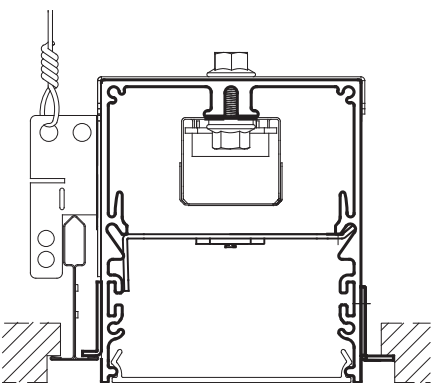

Combination Ceiling Details

MLS3-G/Grid One Side + Optional Other Side

9/16" GRID + TILE

15/16" GRID + TILE

T 9/16" GRID + TILE

T 15/16" GRID + TILE

SCREW SLOT GRID + TILE

T 9/16" GRID + TEGULAR TILE

T 15/16" GRID + TEGULAR TILE

SCREW SLOT GRID + TEGULAR TILE

**9/16" GRID + N1 (1/2" GYP)
9/16" GRID + N5 (5/8" GYP)**

**15/16" GRID + N1 (1/2" GYP)
15/16" GRID + N5 (5/8" GYP)**

**T 9/16" GRID + N1 (1/2" GYP)
T 9/16" GRID + N5 (5/8" GYP)**

**T 15/16" GRID + N1 (1/2" GYP)
T 15/16" GRID + N5 (5/8" GYP)**

**SCREW SLOT GRID + N1 (1/2" GYP)
SCREW SLOT GRID + N5 (5/8" GYP)**