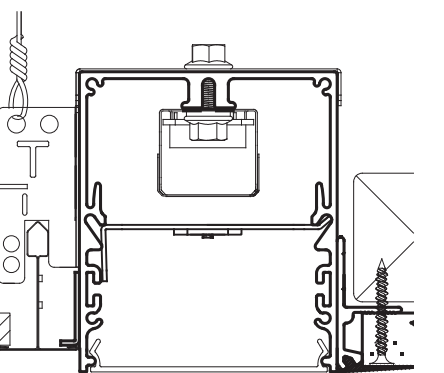

Combination Ceiling Details

MLS3-G/Grid One Side + Optional Other Side

9/16" GRID + TILE

15/16" GRID + TILE

T 9/16" GRID + TILE

T 15/16" GRID + TILE

SCREW SLOT GRID + TILE

T 9/16" GRID + TEGULAR TILE

T 15/16" GRID + TEGULAR TILE

SCREW SLOT GRID + TEGULAR TILE

**9/16" GRID + N1 (1/2" GYP)
9/16" GRID + N5 (5/8" GYP)**

**15/16" GRID + N1 (1/2" GYP)
15/16" GRID + N5 (5/8" GYP)**

**T 9/16" GRID + N1 (1/2" GYP)
T 9/16" GRID + N5 (5/8" GYP)**

**T 15/16" GRID + N1 (1/2" GYP)
T 15/16" GRID + N5 (5/8" GYP)**

**SCREW SLOT GRID + N1 (1/2" GYP)
SCREW SLOT GRID + N5 (5/8" GYP)**