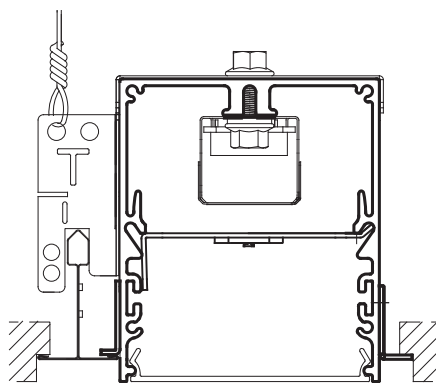

Combination Ceiling Details

MLS3-G/Grid One Side + Optional Other Side

9/16" GRID + TILE

15/16" GRID + TILE

T 9/16" GRID + TILE

T 15/16" GRID + TILE

SCREW SLOT GRID + TILE

T 9/16" GRID + TEGULAR TILE

T 15/16" GRID + TEGULAR TILE

SCREW SLOT GRID + TEGULAR TILE

**9/16" GRID + N1 (1/2" GYP)
9/16" GRID + N5 (5/8" GYP)**

**15/16" GRID + N1 (1/2" GYP)
15/16" GRID + N5 (5/8" GYP)**

**T 9/16" GRID + N1 (1/2" GYP)
T 9/16" GRID + N5 (5/8" GYP)**

**T 15/16" GRID + N1 (1/2" GYP)
T 15/16" GRID + N5 (5/8" GYP)**

**SCREW SLOT GRID + N1 (1/2" GYP)
SCREW SLOT GRID + N5 (5/8" GYP)**