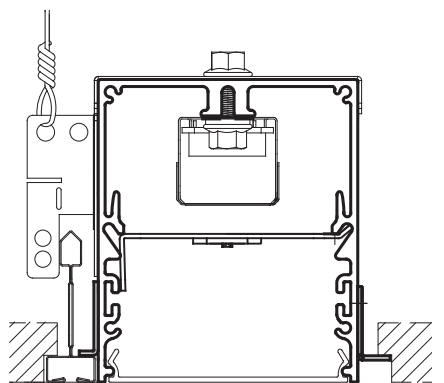

Combination Ceiling Details

MLS3-G/Grid One Side + Optional Other Side

9/16" GRID + TILE

15/16" GRID + TILE

T 9/16" GRID + TILE

T 15/16" GRID + TILE

SCREW SLOT GRID + TILE

T 9/16" GRID + TEGULAR TILE

T 15/16" GRID + TEGULAR TILE

SCREW SLOT GRID + TEGULAR TILE

**9/16" GRID + N1 (1/2" GYP)
9/16" GRID + N5 (5/8" GYP)**

**15/16" GRID + N1 (1/2" GYP)
15/16" GRID + N5 (5/8" GYP)**

**T 9/16" GRID + N1 (1/2" GYP)
T 9/16" GRID + N5 (5/8" GYP)**

**T 15/16" GRID + N1 (1/2" GYP)
T 15/16" GRID + N5 (5/8" GYP)**

**SCREW SLOT GRID + N1 (1/2" GYP)
SCREW SLOT GRID + N5 (5/8" GYP)**