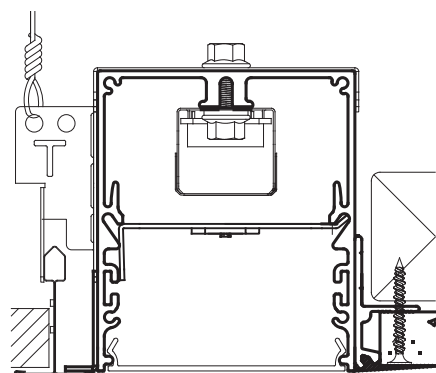

Combination Ceiling Details

MLS3-G/Grid One Side + Optional Other Side

9/16" GRID + TILE

15/16" GRID + TILE

T 9/16" GRID + TILE

T 15/16" GRID + TILE

SCREW SLOT GRID + TILE

T 9/16" GRID + TEGULAR TILE

T 15/16" GRID + TEGULAR TILE

SCREW SLOT GRID + TEGULAR TILE

**9/16" GRID + N1 (1/2" GYP)
9/16" GRID + N5 (5/8" GYP)**

**15/16" GRID + N1 (1/2" GYP)
15/16" GRID + N5 (5/8" GYP)**

**T 9/16" GRID + N1 (1/2" GYP)
T 9/16" GRID + N5 (5/8" GYP)**

**T 15/16" GRID + N1 (1/2" GYP)
T 15/16" GRID + N5 (5/8" GYP)**

**SCREW SLOT GRID + N1 (1/2" GYP)
SCREW SLOT GRID + N5 (5/8" GYP)**