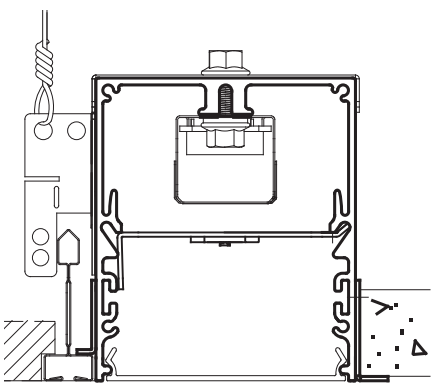

Combination Ceiling Details

MLS3-G/Grid One Side + Optional Other Side

9/16" GRID + TILE

15/16" GRID + TILE

T 9/16" GRID + TILE

T 15/16" GRID + TILE

SCREW SLOT GRID + TILE

T 9/16" GRID + TEGULAR TILE

T 15/16" GRID + TEGULAR TILE

SCREW SLOT GRID + TEGULAR TILE

**9/16" GRID + N1 (1/2" GYP)
9/16" GRID + N5 (5/8" GYP)**

**15/16" GRID + N1 (1/2" GYP)
15/16" GRID + N5 (5/8" GYP)**

**T 9/16" GRID + N1 (1/2" GYP)
T 9/16" GRID + N5 (5/8" GYP)**

**T 15/16" GRID + N1 (1/2" GYP)
T 15/16" GRID + N5 (5/8" GYP)**

**SCREW SLOT GRID + N1 (1/2" GYP)
SCREW SLOT GRID + N5 (5/8" GYP)**