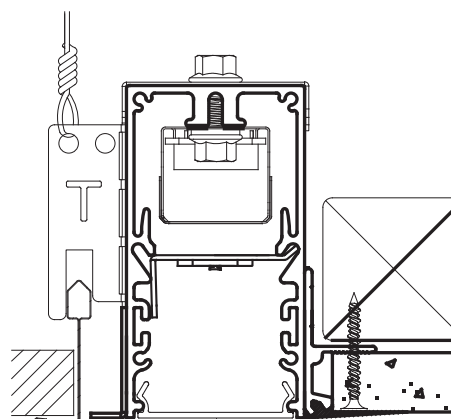

Combination Ceiling Details

MLS2-G/Grid One Side + Optional Other Side

9/16" GRID + TILE

15/16" GRID + TILE

T 9/16" GRID + TILE

T 15/16" GRID + TILE

SCREW SLOT GRID + TILE

T 9/16" GRID + TEGULAR TILE

T 15/16" GRID + TEGULAR TILE

SCREW SLOT GRID + TEGULAR TILE

9/16" GRID + N1 (1/2" GYP)
9/16" GRID + N5 (5/8" GYP)

15/16" GRID + N1 (1/2" GYP)
15/16" GRID + N5 (5/8" GYP)

T 9/16" GRID + N1 (1/2" GYP)
T 9/16" GRID + N5 (5/8" GYP)

T 15/16" GRID + N1 (1/2" GYP)
T 15/16" GRID + N5 (5/8" GYP)

SCREW SLOT GRID + N1 (1/2" GYP)
SCREW SLOT GRID + N5 (5/8" GYP)