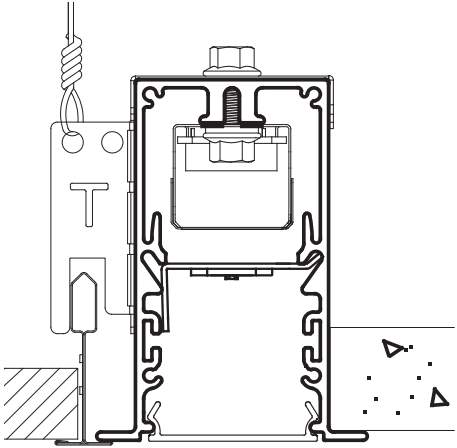

Combination Ceiling Details

MLS2-G/Grid One Side + Optional Other Side

9/16" GRID + TILE

15/16" GRID + TILE

T 9/16" GRID + TILE

T 15/16" GRID + TILE

SCREW SLOT GRID + TILE

T 9/16" GRID + TEGULAR TILE

T 15/16" GRID + TEGULAR TILE

SCREW SLOT GRID + TEGULAR TILE

9/16" GRID + N1 (1/2" GYP)
9/16" GRID + N5 (5/8" GYP)

15/16" GRID + N1 (1/2" GYP)
15/16" GRID + N5 (5/8" GYP)

T 9/16" GRID + N1 (1/2" GYP)
T 9/16" GRID + N5 (5/8" GYP)

T 15/16" GRID + N1 (1/2" GYP)
T 15/16" GRID + N5 (5/8" GYP)

SCREW SLOT GRID + N1 (1/2" GYP)
SCREW SLOT GRID + N5 (5/8" GYP)