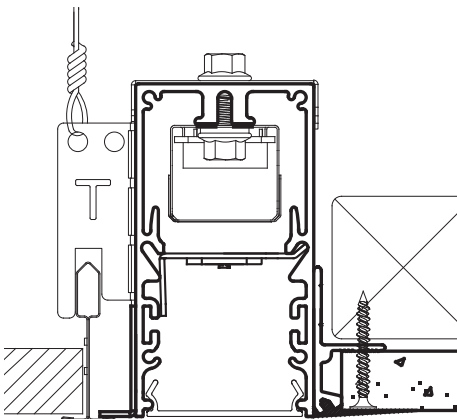

Combination Ceiling Details

MLS2-G/Grid One Side + Optional Other Side

9/16" GRID + TILE

15/16" GRID + TILE

T 9/16" GRID + TILE

T 15/16" GRID + TILE

SCREW SLOT GRID + TILE

T 9/16" GRID + TEGULAR TILE

T 15/16" GRID + TEGULAR TILE

SCREW SLOT GRID + TEGULAR TILE

9/16" GRID + N1 (1/2" GYP)
9/16" GRID + N5 (5/8" GYP)

15/16" GRID + N1 (1/2" GYP)
15/16" GRID + N5 (5/8" GYP)

T 9/16" GRID + N1 (1/2" GYP)
T 9/16" GRID + N5 (5/8" GYP)

T 15/16" GRID + N1 (1/2" GYP)
T 15/16" GRID + N5 (5/8" GYP)

SCREW SLOT GRID + N1 (1/2" GYP)
SCREW SLOT GRID + N5 (5/8" GYP)