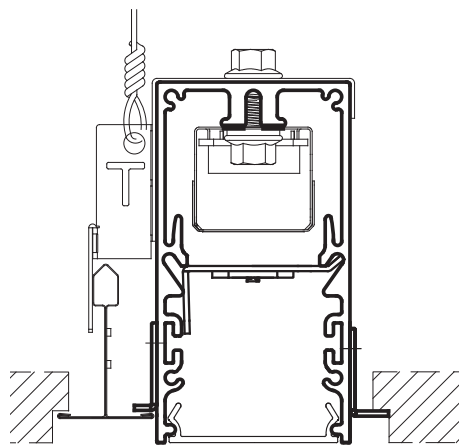

Combination Ceiling Details

MLS2-G/Grid One Side + Optional Other Side

9/16" GRID + TILE

15/16" GRID + TILE

T 9/16" GRID + TILE

T 15/16" GRID + TILE

SCREW SLOT GRID + TILE

T 9/16" GRID + TEGULAR TILE

T 15/16" GRID + TEGULAR TILE

SCREW SLOT GRID + TEGULAR TILE

9/16" GRID + N1 (1/2" GYP)
9/16" GRID + N5 (5/8" GYP)

15/16" GRID + N1 (1/2" GYP)
15/16" GRID + N5 (5/8" GYP)

T 9/16" GRID + N1 (1/2" GYP)
T 9/16" GRID + N5 (5/8" GYP)

T 15/16" GRID + N1 (1/2" GYP)
T 15/16" GRID + N5 (5/8" GYP)

SCREW SLOT GRID + N1 (1/2" GYP)
SCREW SLOT GRID + N5 (5/8" GYP)