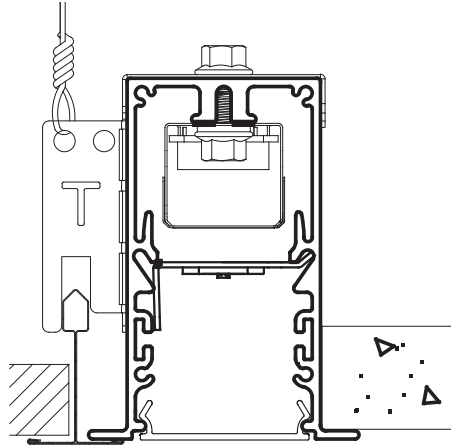

Combination Ceiling Details

MLS2-G/Grid One Side + Optional Other Side

9/16" GRID + TILE

15/16" GRID + TILE

T 9/16" GRID + TILE

T 15/16" GRID + TILE

SCREW SLOT GRID + TILE

T 9/16" GRID + TEGULAR TILE

T 15/16" GRID + TEGULAR TILE

SCREW SLOT GRID + TEGULAR TILE

9/16" GRID + N1 (1/2" GYP)
9/16" GRID + N5 (5/8" GYP)

15/16" GRID + N1 (1/2" GYP)
15/16" GRID + N5 (5/8" GYP)

T 9/16" GRID + N1 (1/2" GYP)
T 9/16" GRID + N5 (5/8" GYP)

T 15/16" GRID + N1 (1/2" GYP)
T 15/16" GRID + N5 (5/8" GYP)

SCREW SLOT GRID + N1 (1/2" GYP)
SCREW SLOT GRID + N5 (5/8" GYP)