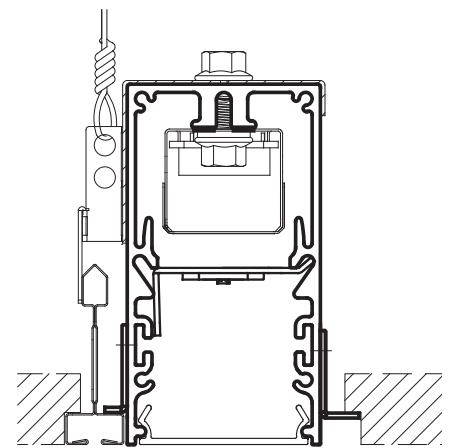

Combination Ceiling Details

MLS2-G/Grid One Side + Optional Other Side

9/16" GRID + TILE

15/16" GRID + TILE

T 9/16" GRID + TILE

T 15/16" GRID + TILE

SCREW SLOT GRID + TILE

T 9/16" GRID + TEGULAR TILE

T 15/16" GRID + TEGULAR TILE

SCREW SLOT GRID + TEGULAR TILE

9/16" GRID + N1 (1/2" GYP)
9/16" GRID + N5 (5/8" GYP)

15/16" GRID + N1 (1/2" GYP)
15/16" GRID + N5 (5/8" GYP)

T 9/16" GRID + N1 (1/2" GYP)
T 9/16" GRID + N5 (5/8" GYP)

T 15/16" GRID + N1 (1/2" GYP)
T 15/16" GRID + N5 (5/8" GYP)

SCREW SLOT GRID + N1 (1/2" GYP)
SCREW SLOT GRID + N5 (5/8" GYP)