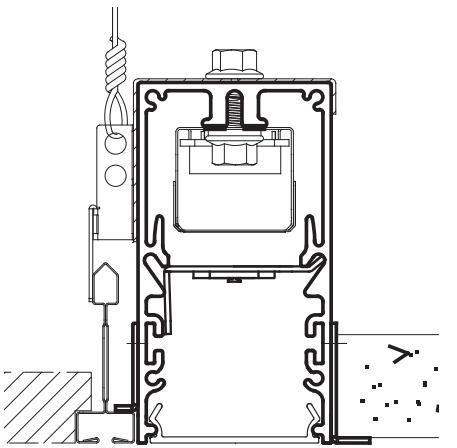

Combination Ceiling Details

MLS2-G/Grid One Side + Optional Other Side

9/16" GRID + TILE

15/16" GRID + TILE

T 9/16" GRID + TILE

T 15/16" GRID + TILE

SCREW SLOT GRID + TILE

T 9/16" GRID + TEGULAR TILE

T 15/16" GRID + TEGULAR TILE

SCREW SLOT GRID + TEGULAR TILE

9/16" GRID + N1 (1/2" GYP)
9/16" GRID + N5 (5/8" GYP)

15/16" GRID + N1 (1/2" GYP)
15/16" GRID + N5 (5/8" GYP)

T 9/16" GRID + N1 (1/2" GYP)
T 9/16" GRID + N5 (5/8" GYP)

T 15/16" GRID + N1 (1/2" GYP)
T 15/16" GRID + N5 (5/8" GYP)

SCREW SLOT GRID + N1 (1/2" GYP)
SCREW SLOT GRID + N5 (5/8" GYP)