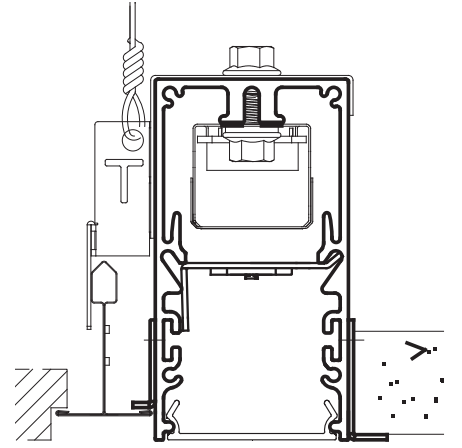

Combination Ceiling Details

MLS2-G/Grid One Side + Optional Other Side

9/16" GRID + TILE

15/16" GRID + TILE

T 9/16" GRID + TILE

T 15/16" GRID + TILE

SCREW SLOT GRID + TILE

T 9/16" GRID + TEGULAR TILE

T 15/16" GRID + TEGULAR TILE

SCREW SLOT GRID + TEGULAR TILE

9/16" GRID + N1 (1/2" GYP)
9/16" GRID + N5 (5/8" GYP)

15/16" GRID + N1 (1/2" GYP)
15/16" GRID + N5 (5/8" GYP)

T 9/16" GRID + N1 (1/2" GYP)
T 9/16" GRID + N5 (5/8" GYP)

T 15/16" GRID + N1 (1/2" GYP)
T 15/16" GRID + N5 (5/8" GYP)

SCREW SLOT GRID + N1 (1/2" GYP)
SCREW SLOT GRID + N5 (5/8" GYP)