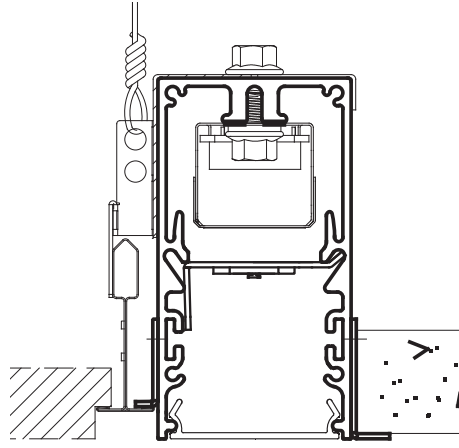

Combination Ceiling Details

MLS2-G/Grid One Side + Optional Other Side

9/16" GRID + TILE

15/16" GRID + TILE

T 9/16" GRID + TILE

T 15/16" GRID + TILE

SCREW SLOT GRID + TILE

T 9/16" GRID + TEGULAR TILE

T 15/16" GRID + TEGULAR TILE

SCREW SLOT GRID + TEGULAR TILE

9/16" GRID + N1 (1/2" GYP)
9/16" GRID + N5 (5/8" GYP)

15/16" GRID + N1 (1/2" GYP)
15/16" GRID + N5 (5/8" GYP)

T 9/16" GRID + N1 (1/2" GYP)
T 9/16" GRID + N5 (5/8" GYP)

T 15/16" GRID + N1 (1/2" GYP)
T 15/16" GRID + N5 (5/8" GYP)

SCREW SLOT GRID + N1 (1/2" GYP)
SCREW SLOT GRID + N5 (5/8" GYP)