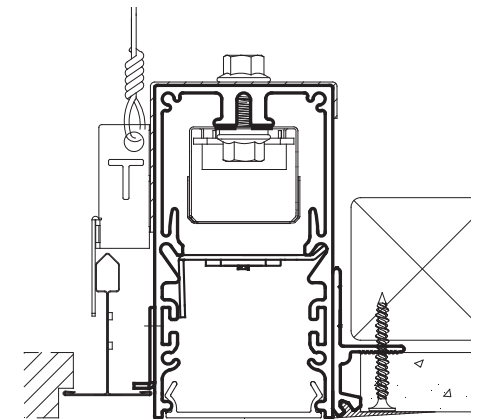

Combination Ceiling Details

MLS2-G/Grid One Side + Optional Other Side

9/16" GRID + TILE

15/16" GRID + TILE

T 9/16" GRID + TILE

T 15/16" GRID + TILE

SCREW SLOT GRID + TILE

T 9/16" GRID + TEGULAR TILE

T 15/16" GRID + TEGULAR TILE

SCREW SLOT GRID + TEGULAR TILE

9/16" GRID + N1 (1/2" GYP)
9/16" GRID + N5 (5/8" GYP)

15/16" GRID + N1 (1/2" GYP)
15/16" GRID + N5 (5/8" GYP)

T 9/16" GRID + N1 (1/2" GYP)
T 9/16" GRID + N5 (5/8" GYP)

T 15/16" GRID + N1 (1/2" GYP)
T 15/16" GRID + N5 (5/8" GYP)

SCREW SLOT GRID + N1 (1/2" GYP)
SCREW SLOT GRID + N5 (5/8" GYP)