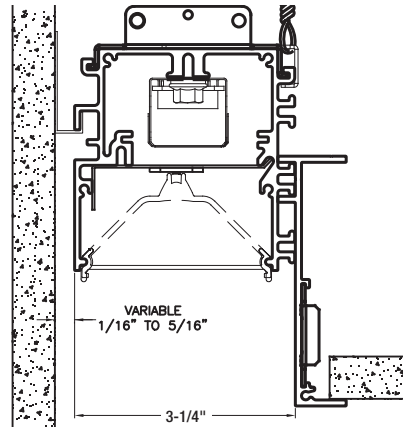

MLP3/F Perimeter System

Recessed Wall and Overlapping Flange Details

**MLP3/F
WITH 3" REGRESSED**
WALL GRAZER OPTIONAL

**MLP3/F
WITH 2" REGRESSED**
WALL GRAZER OPTIONAL

**MLP3/F
WITH 1" REGRESSED**
WALL GRAZER OPTIONAL