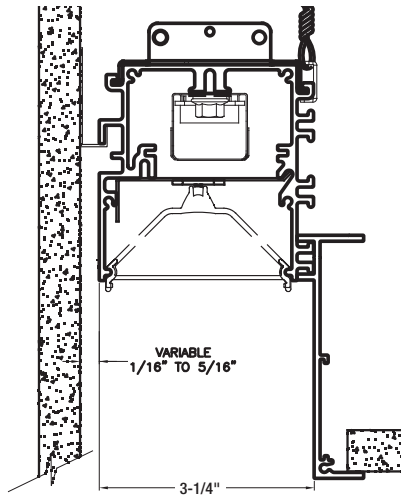

MLP3/F Perimeter System

Recessed Wall and Overlapping Flange Details

**MLP3/F
WITH 3" REGRESSED**
WALL GRAZER OPTIONAL

**MLP3/F
WITH 2" REGRESSED**
WALL GRAZER OPTIONAL

**MLP3/F
WITH 1" REGRESSED**
WALL GRAZER OPTIONAL