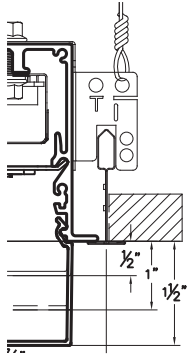

MLD2, MLD3

A05, A10, A15 Recessed Grid Details

9/16" GRID

MLS2: 2-7/8" GRID ON CENTER
MLS3: 4" GRID ON CENTER

FLAT LENS OPTIONAL

15/16" GRID

MLS2: 2-7/8" GRID ON CENTER
MLS3: 4" GRID ON CENTER

FLAT LENS OPTIONAL

T9/16" GRID

MLS2: 2-1/2" GRID ON CENTER
MLS3: 3-5/8" GRID ON CENTER

FLAT LENS OPTIONAL

T15/16" GRID

MLS2: 2-7/8" GRID ON CENTER
MLS3: 4" GRID ON CENTER

FLAT LENS OPTIONAL

SCREW SLOT GRID

MLS2: 2-1/2" GRID ON CENTER
MLS3: 3-5/8" GRID ON CENTER

FLAT LENS OPTIONAL

**T9/16" GRID
 TEGULAR TILE**

**T15/16" GRID
 TEGULAR TILE**

**SCREW SLOT GRID
 TEGULAR TILE**