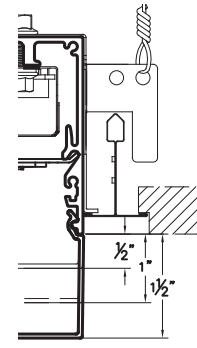

MLD2, MLD3

A05, A10, A15 Recessed Grid Details

9/16" GRID

MLS2: 2-7/8" GRID ON CENTER
MLS3: 4" GRID ON CENTER

FLAT LENS OPTIONAL

15/16" GRID

MLS2: 2-7/8" GRID ON CENTER
MLS3: 4" GRID ON CENTER

FLAT LENS OPTIONAL

T9/16" GRID

MLS2: 2-1/2" GRID ON CENTER
MLS3: 3-5/8" GRID ON CENTER

FLAT LENS OPTIONAL

T15/16" GRID

MLS2: 2-7/8" GRID ON CENTER
MLS3: 4" GRID ON CENTER

FLAT LENS OPTIONAL

SCREW SLOT GRID

MLS2: 2-1/2" GRID ON CENTER
MLS3: 3-5/8" GRID ON CENTER

FLAT LENS OPTIONAL

**T9/16" GRID
 TEGULAR TILE**

**T15/16" GRID
 TEGULAR TILE**

**SCREW SLOT GRID
 TEGULAR TILE**