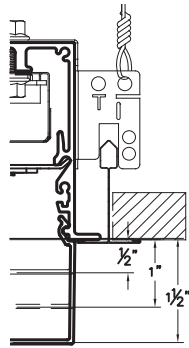

MLD2, MLD3

A05, A10, A15 Recessed Grid Details

9/16" GRID

MLS2: 2-7/8" GRID ON CENTER
MLS3: 4" GRID ON CENTER

FLAT LENS OPTIONAL

15/16" GRID

MLS2: 2-7/8" GRID ON CENTER
MLS3: 4" GRID ON CENTER

FLAT LENS OPTIONAL

T9/16" GRID

MLS2: 2-1/2" GRID ON CENTER
MLS3: 3-5/8" GRID ON CENTER

FLAT LENS OPTIONAL

T15/16" GRID

MLS2: 2-7/8" GRID ON CENTER
MLS3: 4" GRID ON CENTER

FLAT LENS OPTIONAL

SCREW SLOT GRID

MLS2: 2-1/2" GRID ON CENTER
MLS3: 3-5/8" GRID ON CENTER

FLAT LENS OPTIONAL

**T9/16" GRID
 TEGULAR TILE**

**T15/16" GRID
 TEGULAR TILE**

**SCREW SLOT GRID
 TEGULAR TILE**