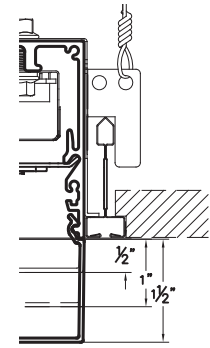

MLD2, MLD3

A05, A10, A15 Recessed Grid Details

9/16" GRID

MLS2: 2-7/8" GRID ON CENTER
MLS3: 4" GRID ON CENTER

FLAT LENS OPTIONAL

15/16" GRID

MLS2: 2-7/8" GRID ON CENTER
MLS3: 4" GRID ON CENTER

FLAT LENS OPTIONAL

T9/16" GRID

MLS2: 2-1/2" GRID ON CENTER
MLS3: 3-5/8" GRID ON CENTER

FLAT LENS OPTIONAL

T15/16" GRID

MLS2: 2-7/8" GRID ON CENTER
MLS3: 4" GRID ON CENTER

FLAT LENS OPTIONAL

SCREW SLOT GRID

MLS2: 2-1/2" GRID ON CENTER
MLS3: 3-5/8" GRID ON CENTER

FLAT LENS OPTIONAL

**T9/16" GRID
 TEGULAR TILE**

**T15/16" GRID
 TEGULAR TILE**

**SCREW SLOT GRID
 TEGULAR TILE**