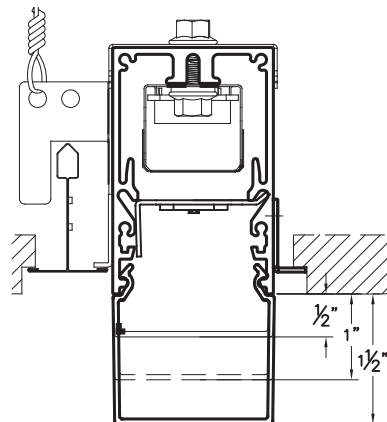

MLD2, MLD3

A05, A10, A15 Recessed Grid Details

9/16" GRID

MLS2: 2-7/8" GRID ON CENTER
MLS3: 4" GRID ON CENTER

FLAT LENS OPTIONAL

15/16" GRID

MLS2: 2-7/8" GRID ON CENTER
MLS3: 4" GRID ON CENTER

FLAT LENS OPTIONAL

T9/16" GRID

MLS2: 2-1/2" GRID ON CENTER
MLS3: 3-5/8" GRID ON CENTER

FLAT LENS OPTIONAL

T15/16" GRID

MLS2: 2-7/8" GRID ON CENTER
MLS3: 4" GRID ON CENTER

FLAT LENS OPTIONAL

SCREW SLOT GRID

MLS2: 2-1/2" GRID ON CENTER
MLS3: 3-5/8" GRID ON CENTER

FLAT LENS OPTIONAL

**T9/16" GRID
 TEGULAR TILE**

**T15/16" GRID
 TEGULAR TILE**

**SCREW SLOT GRID
 TEGULAR TILE**