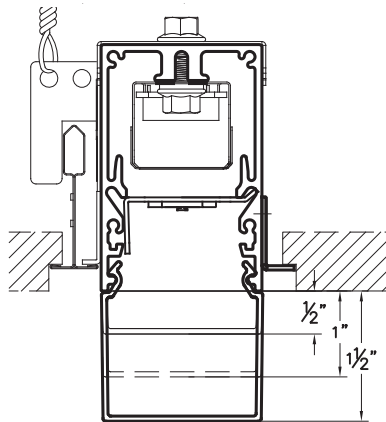

MLD2, MLD3

A05, A10, A15 Recessed Grid Details

9/16" GRID

MLS2: 2-7/8" GRID ON CENTER
MLS3: 4" GRID ON CENTER

FLAT LENS OPTIONAL

15/16" GRID

MLS2: 2-7/8" GRID ON CENTER
MLS3: 4" GRID ON CENTER

FLAT LENS OPTIONAL

T9/16" GRID

MLS2: 2-1/2" GRID ON CENTER
MLS3: 3-5/8" GRID ON CENTER

FLAT LENS OPTIONAL

T15/16" GRID

MLS2: 2-7/8" GRID ON CENTER
MLS3: 4" GRID ON CENTER

FLAT LENS OPTIONAL

SCREW SLOT GRID

MLS2: 2-1/2" GRID ON CENTER
MLS3: 3-5/8" GRID ON CENTER

FLAT LENS OPTIONAL

**T9/16" GRID
 TEGULAR TILE**

**T15/16" GRID
 TEGULAR TILE**

**SCREW SLOT GRID
 TEGULAR TILE**