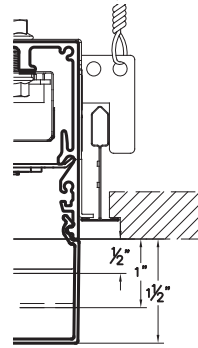

MLD2, MLD3

A05, A10, A15 Recessed Grid Details

9/16" GRID

MLS2: 2-7/8" GRID ON CENTER
MLS3: 4" GRID ON CENTER

FLAT LENS OPTIONAL

15/16" GRID

MLS2: 2-7/8" GRID ON CENTER
MLS3: 4" GRID ON CENTER

FLAT LENS OPTIONAL

T9/16" GRID

MLS2: 2-1/2" GRID ON CENTER
MLS3: 3-5/8" GRID ON CENTER

FLAT LENS OPTIONAL

T15/16" GRID

MLS2: 2-7/8" GRID ON CENTER
MLS3: 4" GRID ON CENTER

FLAT LENS OPTIONAL

SCREW SLOT GRID

MLS2: 2-1/2" GRID ON CENTER
MLS3: 3-5/8" GRID ON CENTER

FLAT LENS OPTIONAL

**T9/16" GRID
 TEGULAR TILE**

**T15/16" GRID
 TEGULAR TILE**

**SCREW SLOT GRID
 TEGULAR TILE**