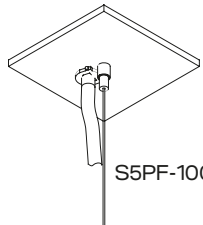

R5PF-100

S5PF-100