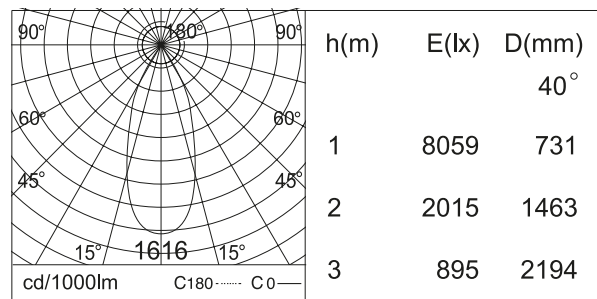

TYPE OF LED

COB

WARRANTY

50 000 hours at 77 °F

DIMENSIONS

PHOTOMETRICS

Fixture type:

Job information: