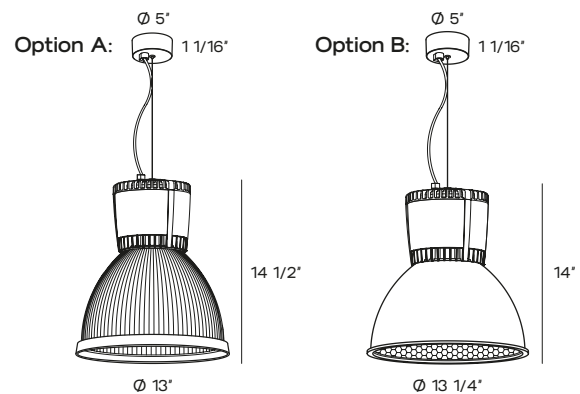

REFLECTOR: Aluminum Anodized Specular Silver

STANDARD COLORS

White, Gray, Black

SOURCE INFORMATION

WATTAGE	40W
INPUT VOLTAGE	120VAC-277VAC
CRI	90
COLOR TEMP	2700K/3000K/3500K/4000K
OPERATING TEMP	-4 to +104 °F

TYPE OF LED

COB

WARRANTY

50 000 hours at 77 °F

DIMENSIONS

PHOTOMETRICS

Fixture type:

Job information: