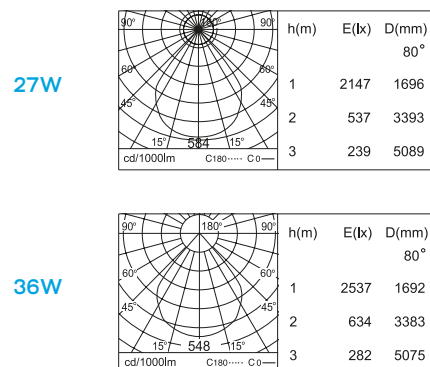

PHOTOMETRICS

Fixture type:

Job information: