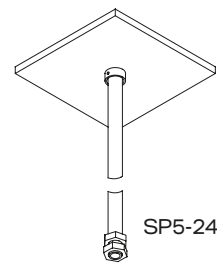

Custom powder coat color matching is available for a setup fee.

Consult Mercury Lighting for additional information.

10
HANGING ACCESSORIES
<input type="checkbox"/> SC Round 5' standard deep canopy. (For deep canopy only)
<input type="checkbox"/> R5PF-100* Round 5' power feed canopy, 100' long 1/16" cable.
<input type="checkbox"/> S5PF100* Square 5' power feed canopy, 100' long 1/16" cable.
<input type="checkbox"/> RP5-24* Round 5' canopy, 24" long 1/2" dia. stem.
<input type="checkbox"/> SP5-24* Square 5' canopy, 24" long 1/2" dia. stem.

*For remote driver location

HANGING ACCESSORIES

CABLE SETS

R5PF-100

S5PF-100

STEM SETS

RP5-24

SP5-24

PART #	DESCRIPTION
R5PF-100	Round 5" power feed canopy, Hanging hardware, 100" long 1/16" cable. (Slide grip fitting provided at fixture for adjustment)
S5PF100	Square 5" power feed canopy, Hanging hardware, 100" long 1/16" cable. (Slide grip fitting provided at fixture for adjustment)
RP5-24	Round 5"canopy, Hanging hardware, 24" long 1/2" dia. stem.
SP5-24	Square 5"canopy, Hanging hardware, 24" long 1/2" dia. stem.