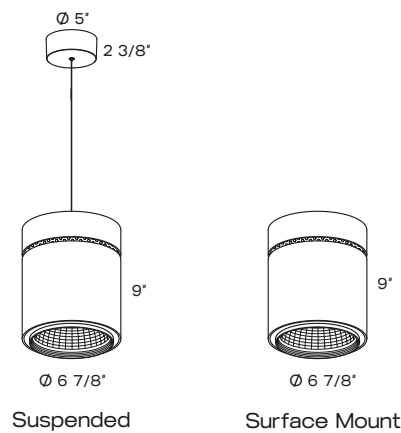

ROUND PENDANT DIRECT LUMINAIRE

MATERIAL

Aluminum Die-Casting, Electrostatic Powder Coating
REFLECTOR: Aluminum Anodized Specular Silver

STANDARD COLORS

White, Gray, Black

SOURCE INFORMATION

WATTAGE	27W / 36W
INPUT VOLTAGE	120VAC-277VAC
CRI	90
COLOR TEMP	2700K/3000K/3500K/4000K
OPERATING TEMP	-4 to +104 °F

TYPE OF LED

COB

WARRANTY

50 000 hours at 77 °F

MOUNTING

PHOTOMETRICS

Fixture type:

Job information: