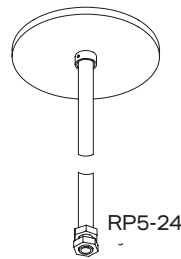

Custom powder coat color matching is available for a setup fee.

Consult Mercury Lighting for additional information.

10
HANGING ACCESSORIES
<input type="checkbox"/> SC Round 5' standard deep canopy. (For deep canopy only)
<input type="checkbox"/> R5PF-100* Round 5' power feed canopy, 100' long 1/16" cable.
<input type="checkbox"/> S5PF100* Square 5' power feed canopy, 100' long 1/16" cable.
<input type="checkbox"/> RP5-24* Round 5' canopy, 24" long 1/2" dia. stem.
<input type="checkbox"/> SP5-24* Square 5' canopy, 24" long 1/2" dia. stem.

*For remote driver location

HANGING ACCESSORIES

CABLE SETS

R5PF-100

S5PF-100

STEM SETS

RP5-24

SP5-24

PART #	DESCRIPTION
R5PF-100	Round 5" power feed canopy, Hanging hardware, 100" long 1/16" cable. (Slide grip fitting provided at fixture for adjustment)
S5PF100	Square 5" power feed canopy, Hanging hardware, 100" long 1/16" cable. (Slide grip fitting provided at fixture for adjustment)
RP5-24	Round 5"canopy, Hanging hardware, 24" long 1/2" dia. stem.
SP5-24	Square 5"canopy, Hanging hardware, 24" long 1/2" dia. stem.