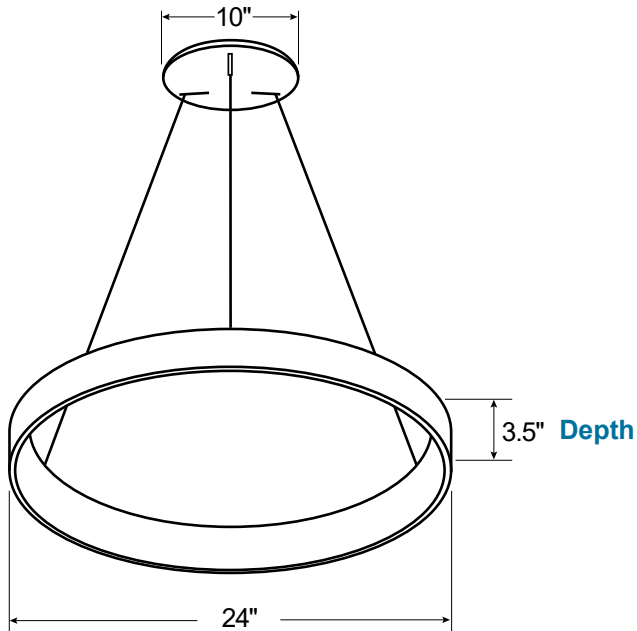

GALAXY COLLECTION

ORION

**DIRECT RING
SUSPENDED MOUNT**

GO Series | Architectural LED Illuminating Rings

Features:

- Architectural ring luminaire offering direct-light LED performance.
- Uniquely crafted with powerful "inside the ring" illumination.
- Extruded aluminum housing produces a perfect circle of light.
- Custom formulated high diffusion acrylic lens.
- Diameter sizes/Lumen Output: 2ft./2520L.
- Suspended on cables.
- 90 CRI standard.
- Continuous dimming capability down to 5% on 0-10V controls.
- White or black powder coating finish.
- Fixture lumens per watt ratio 70 LPW.
- Suitable for damp locations.

Cross Section

Lumen Package/Performance

Series	Diameter (IN)	Color Temp (90 CRI)	Delivered Lumens Total (L)	Fixture Power (W)	Lumens Per Watt (LPW)
GO	24	3000	2520	36	70
	24	3500	2520	36	70

Fixture Type:

Job Information:

Orion | GALAXY COLLECTION

GO Series | Architectural LED Illuminating Rings

Direct Ring
Suspended Mount

Ex: GO-S-2520/24-935K-W-U

GO	S	2520/24			U
Series	Mounting	Nominal lumens (L) / Diameter (in.)	Color Temp (90 CRI)	Finish	Voltage
GO Galaxy Orion Direct Ring	S Suspended	2520/24	930K 935K	W White B Black	U Uni 120V-277V