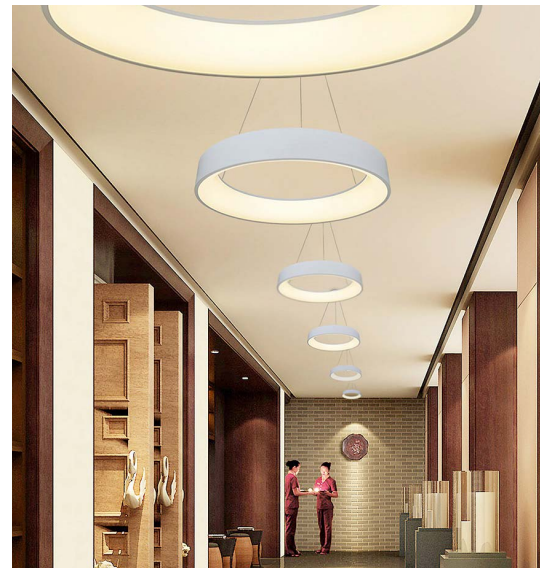

Fixture Type:

Job Information: