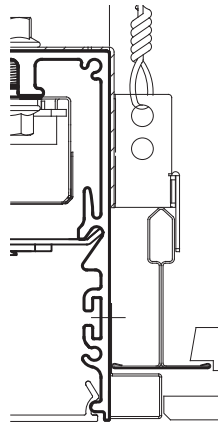

MLS2, MLS3, MLD2, MLD3

Vector Tile Option

15/16"
CONCEALED CEILING

MLS2: 2-7/8" GRID ON CENTER
MLS3: 4" GRID ON CENTER

15/16"
VECTOR TILE CEILING

MLS2: 2-7/8" O.A WIDTH OF TRIM
MLS3: 4" O.A WIDTH OF TRIM

15/16"
VECTOR TILE CEILING

MLD2: 2-7/8" O.A WIDTH OF TRIM
MLD3: 4" O.A WIDTH OF TRIM
FLAT LENS OPTIONAL