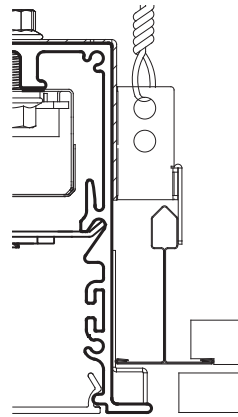

MLS2, MLS3, MLD2, MLD3

Vector Tile Option

15/16"
CONCEALED CEILING

MLS2: 2-7/8" GRID ON CENTER
MLS3: 4" GRID ON CENTER

15/16"
VECTOR TILE CEILING

MLS2: 2-7/8" O.A WIDTH OF TRIM
MLS3: 4" O.A WIDTH OF TRIM

15/16"
VECTOR TILE CEILING

MLD2: 2-7/8" O.A WIDTH OF TRIM
MLD3: 4" O.A WIDTH OF TRIM
FLAT LENS OPTIONAL