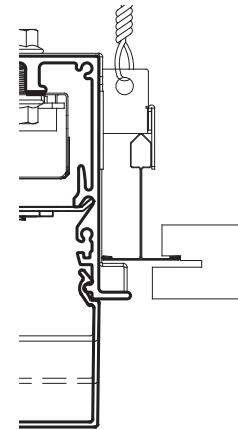

MLS2, MLS3, MLD2, MLD3

Vector Tile Option

15/16"
CONCEALED CEILING

MLS2: 2-7/8" GRID ON CENTER
MLS3: 4" GRID ON CENTER

15/16"
VECTOR TILE CEILING

MLS2: 2-7/8" O.A WIDTH OF TRIM
MLS3: 4" O.A WIDTH OF TRIM

15/16"
VECTOR TILE CEILING

MLD2: 2-7/8" O.A WIDTH OF TRIM
MLD3: 4" O.A WIDTH OF TRIM
FLAT LENS OPTIONAL