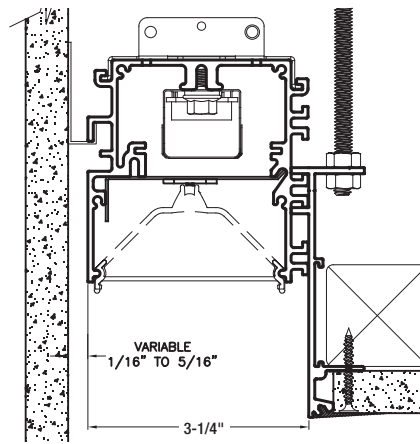

# MLP3/N5 Perimeter System

Recessed Wall and Trimless Drywall Details

**MLP3/N5  
WITH 3" REGRESSED**  
WALL GRAZER OPTIONAL

**MLP3/N5  
WITH 2" REGRESSED**  
WALL GRAZER OPTIONAL

**MLP3/N5  
WITH 1" REGRESSED**  
WALL GRAZER OPTIONAL