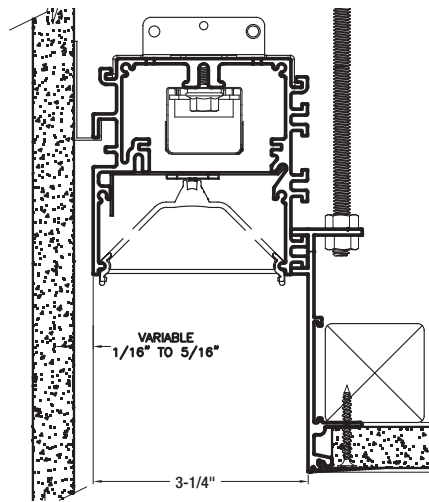

# MLP3/N5 Perimeter System

Recessed Wall and Trimless Drywall Details

**MLP3/N5  
WITH 3" REGRESSED**  
WALL GRAZER OPTIONAL

**MLP3/N5  
WITH 2" REGRESSED**  
WALL GRAZER OPTIONAL

**MLP3/N5  
WITH 1" REGRESSED**  
WALL GRAZER OPTIONAL