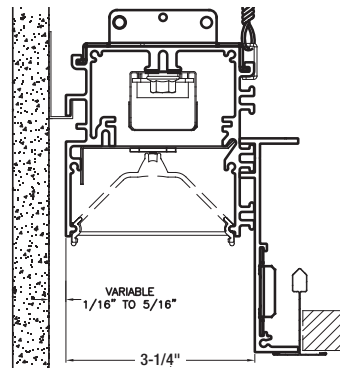

MLP3/G Perimeter System

Recessed Wall and Grid Details

**9/16" GRID
WITH 3" REGRESSED**
WALL GRAZER OPTIONAL

**9/16" GRID
WITH 2" REGRESSED**
WALL GRAZER OPTIONAL

**9/16" GRID
WITH 1" REGRESSED**
WALL GRAZER OPTIONAL

**15/16" GRID
WITH 3" REGRESSED**
WALL GRAZER OPTIONAL

**15/16" GRID
WITH 2" REGRESSED**
WALL GRAZER OPTIONAL

**15/16" GRID
WITH 1" REGRESSED**
WALL GRAZER OPTIONAL