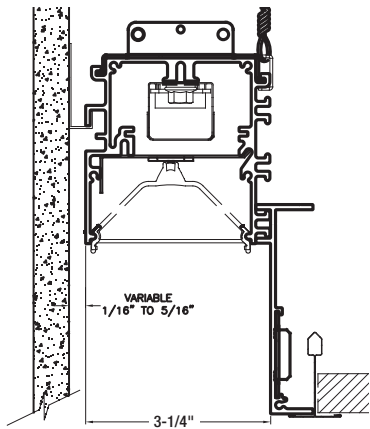

MLP3/G Perimeter System

Recessed Wall and Grid Details

**9/16" GRID
WITH 3" REGRESSED**
WALL GRAZER OPTIONAL

**9/16" GRID
WITH 2" REGRESSED**
WALL GRAZER OPTIONAL

**9/16" GRID
WITH 1" REGRESSED**
WALL GRAZER OPTIONAL

**15/16" GRID
WITH 3" REGRESSED**
WALL GRAZER OPTIONAL

**15/16" GRID
WITH 2" REGRESSED**
WALL GRAZER OPTIONAL

**15/16" GRID
WITH 1" REGRESSED**
WALL GRAZER OPTIONAL