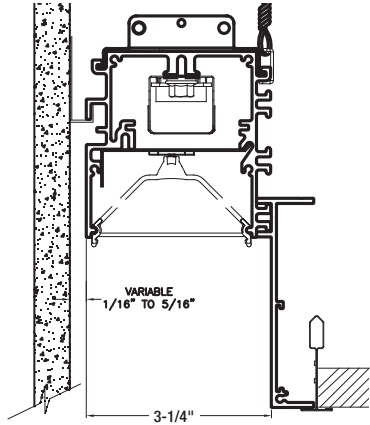

MLP3/G Perimeter System

Recessed Wall and Grid Details

**9/16" GRID
WITH 3" REGRESSED**
WALL GRAZER OPTIONAL

**9/16" GRID
WITH 2" REGRESSED**
WALL GRAZER OPTIONAL

**9/16" GRID
WITH 1" REGRESSED**
WALL GRAZER OPTIONAL

**15/16" GRID
WITH 3" REGRESSED**
WALL GRAZER OPTIONAL

**15/16" GRID
WITH 2" REGRESSED**
WALL GRAZER OPTIONAL

**15/16" GRID
WITH 1" REGRESSED**
WALL GRAZER OPTIONAL