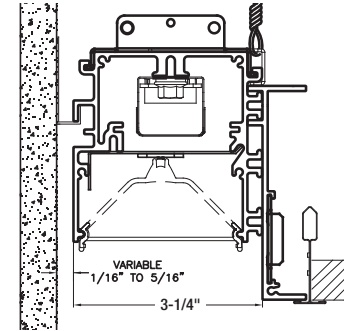

MLP3/G Perimeter System

Recessed Wall and Grid Details

**9/16" GRID
WITH 3" REGRESSED**
WALL GRAZER OPTIONAL

**9/16" GRID
WITH 2" REGRESSED**
WALL GRAZER OPTIONAL

**9/16" GRID
WITH 1" REGRESSED**
WALL GRAZER OPTIONAL

**15/16" GRID
WITH 3" REGRESSED**
WALL GRAZER OPTIONAL

**15/16" GRID
WITH 2" REGRESSED**
WALL GRAZER OPTIONAL

**15/16" GRID
WITH 1" REGRESSED**
WALL GRAZER OPTIONAL