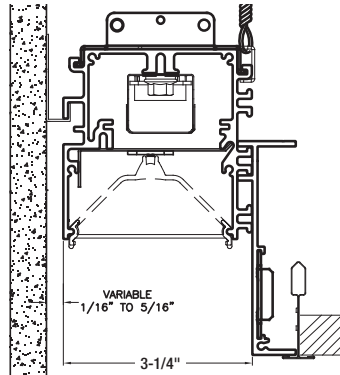

MLP3/G Perimeter System

Recessed Wall and Grid Details

**9/16" GRID
WITH 3" REGRESSED**
WALL GRAZER OPTIONAL

**9/16" GRID
WITH 2" REGRESSED**
WALL GRAZER OPTIONAL

**9/16" GRID
WITH 1" REGRESSED**
WALL GRAZER OPTIONAL

**15/16" GRID
WITH 3" REGRESSED**
WALL GRAZER OPTIONAL

**15/16" GRID
WITH 2" REGRESSED**
WALL GRAZER OPTIONAL

**15/16" GRID
WITH 1" REGRESSED**
WALL GRAZER OPTIONAL