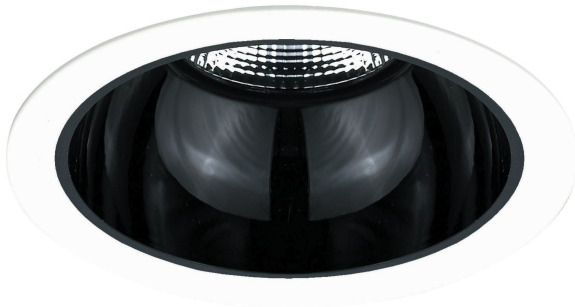

DOWNLIGHT

MATERIAL

Aluminum Die-Casting, Electrostatic Powder Coating

STANDARD COLORS

White, Gray, Black

SOURCE INFORMATION

WATTAGE	14W / 18W / 23W / 25W / 27W
INPUT VOLTAGE	120VAC-277VAC
CRI	90
COLOR TEMP	2700K/3000K/3500K/4000K
OPERATING TEMP	-4 to +104 °F

TYPE OF LED

COB

WARRANTY

50 000 hours at 77 °F

Fixture type:	Job information:
<input type="text"/>	<input type="text"/>

POTMETRICS

LNA-14-RDI-TWF

LNA-18-LDI-TWF