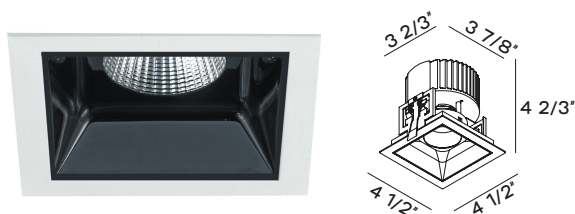

LNA-23

REFLECTOR DIRECT - TRIM WITH FLANGE

LNA-23

REFLECTOR DIRECT - DEEP TRIM WITH FLANGE

LNA-25

REFLECTOR DIRECT - SQUARE TRIM WITH FLANGE

LNA-27

REFLECTOR DIRECT - SQUARE TRIM WITH FLANGE

CONNECTION

- Inside the ceiling where the lighting fixture is to be installed.
- Connect the driver and luminaires via the quick connect.