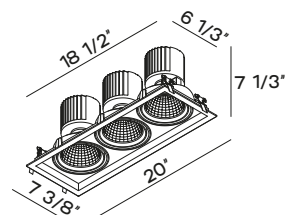

Job information:

PRODUCT DEFINITION SHEET

1	2	3	4	5	6
7	8	9	10	11	

1	2	3	4	5	6
SERIES	WATTAGE	LIGHT DISTRIBUTION	HOUSING TYPE	BEAM ANGLE	LUMEN OUTPUT
<input type="checkbox"/> AST	<input type="checkbox"/> 19W (1 Spot)	<input type="checkbox"/> AD Adjustable	<input type="checkbox"/> TWF Trim With Flange <input type="checkbox"/> STWF Square Trim With Flange <input type="checkbox"/> SFLT Square Flangeless Trim	<input type="checkbox"/> 20° <input type="checkbox"/> 35°	<input type="checkbox"/> 1800 lm
	<input type="checkbox"/> 38W (2 Spots)	<input type="checkbox"/> AD Adjustable	<input type="checkbox"/> STWF Square Trim With Flange <input type="checkbox"/> SFLT Square Flangeless Trim	<input type="checkbox"/> 20° <input type="checkbox"/> 35°	<input type="checkbox"/> 3600 lm
	<input type="checkbox"/> 57W (3 Spots)	<input type="checkbox"/> AD Adjustable	<input type="checkbox"/> STWF Square Trim With Flange <input type="checkbox"/> SFLT Square Flangeless Trim	<input type="checkbox"/> 20° <input type="checkbox"/> 35°	<input type="checkbox"/> 5400 lm

11
VOLTAGE
<input type="checkbox"/> UNIV 120VAC-277 VAC

ANGLE OF ROTATION

Tilt adjustable 20°

DIMENSIONS

AST-19

TRIM WITH FLANGE

SQUARE TRIM WITH FLANGE

SQUARE FLANGELESS TRIM

AST-38

SQUARE TRIM WITH FLANGE

SQUARE FLANGELESS TRIM

AST-57

SQUARE TRIM WITH FLANGE

SQUARE FLANGELESS TRIM

CONNECTION

- Inside the ceiling where the lighting fixture is to be installed.
- Connect the driver and luminaires via the quick connect.