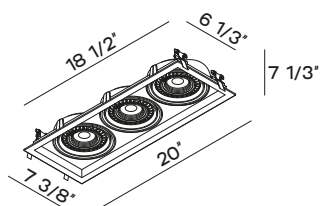

Job information:

PRODUCT DEFINITION SHEET

1	2	3	4	5	6
7	8	9	10	11	

1	2	3	4	5	6
SERIES	WATTAGE	LIGHT DISTRIBUTION	HOUSING TYPE	BEAM ANGLE	LUMEN OUTPUT
<input type="checkbox"/> AST	<input type="checkbox"/> 19W (1 Spot)	<input type="checkbox"/> AD Adjustable	<input type="checkbox"/> TWF Trim With Flange <input type="checkbox"/> STWF Square Trim With Flange <input type="checkbox"/> SFLT Square Flangeless Trim	<input type="checkbox"/> 20° <input type="checkbox"/> 35°	<input type="checkbox"/> 1800 lm
	<input type="checkbox"/> 38W (2 Spots)	<input type="checkbox"/> AD Adjustable	<input type="checkbox"/> STWF Square Trim With Flange <input type="checkbox"/> SFLT Square Flangeless Trim	<input type="checkbox"/> 20° <input type="checkbox"/> 35°	<input type="checkbox"/> 3600 lm
	<input type="checkbox"/> 57W (3 Spots)	<input type="checkbox"/> AD Adjustable	<input type="checkbox"/> STWF Square Trim With Flange <input type="checkbox"/> SFLT Square Flangeless Trim	<input type="checkbox"/> 20° <input type="checkbox"/> 35°	<input type="checkbox"/> 5400 lm

11
VOLTAGE
<input type="checkbox"/> UNIV 120VAC-277 VAC

ANGLE OF ROTATION

Tilt adjustable 20°

DIMENSIONS

AST-19

TRIM WITH FLANGE

SQUARE TRIM WITH FLANGE

SQUARE FLANGELESS TRIM

AST-38

SQUARE TRIM WITH FLANGE

SQUARE FLANGELESS TRIM

AST-57

SQUARE TRIM WITH FLANGE

SQUARE FLANGELESS TRIM

CONNECTION

- Inside the ceiling where the lighting fixture is to be installed.
- Connect the driver and luminaires via the quick connect.