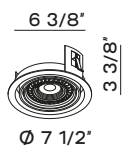

Job information:

PRODUCT DEFINITION SHEET

1	2	3	4	5	6
7	8	9	10	11	

1	2	3	4	5	6
SERIES	WATTAGE	LIGHT DISTRIBUTION	HOUSING TYPE	BEAM ANGLE	LUMEN OUTPUT
<input type="checkbox"/> AST	<input type="checkbox"/> 19W (1 Spot)	<input type="checkbox"/> AD Adjustable	<input type="checkbox"/> TWF Trim With Flange <input type="checkbox"/> STWF Square Trim With Flange <input type="checkbox"/> SFLT Square Flangeless Trim	<input type="checkbox"/> 20° <input type="checkbox"/> 35°	<input type="checkbox"/> 1800 lm
	<input type="checkbox"/> 38W (2 Spots)	<input type="checkbox"/> AD Adjustable	<input type="checkbox"/> STWF Square Trim With Flange <input type="checkbox"/> SFLT Square Flangeless Trim	<input type="checkbox"/> 20° <input type="checkbox"/> 35°	<input type="checkbox"/> 3600 lm
	<input type="checkbox"/> 57W (3 Spots)	<input type="checkbox"/> AD Adjustable	<input type="checkbox"/> STWF Square Trim With Flange <input type="checkbox"/> SFLT Square Flangeless Trim	<input type="checkbox"/> 20° <input type="checkbox"/> 35°	<input type="checkbox"/> 5400 lm

11
VOLTAGE
<input type="checkbox"/> UNIV 120VAC-277 VAC

ANGLE OF ROTATION

Tilt adjustable 20°

DIMENSIONS

AST-19

TRIM WITH FLANGE

SQUARE TRIM WITH FLANGE

SQUARE FLANGELESS TRIM

AST-38

SQUARE TRIM WITH FLANGE

SQUARE FLANGELESS TRIM

AST-57

SQUARE TRIM WITH FLANGE

SQUARE FLANGELESS TRIM

CONNECTION

- Inside the ceiling where the lighting fixture is to be installed.
- Connect the driver and luminaires via the quick connect.