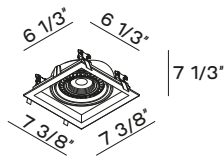

Job information:

PRODUCT DEFINITION SHEET

1	2	3	4	5	6
7	8	9	10	11	

1	2	3	4	5	6
SERIES	WATTAGE	LIGHT DISTRIBUTION	HOUSING TYPE	BEAM ANGLE	LUMEN OUTPUT
<input type="checkbox"/> AST	<input type="checkbox"/> 19W (1 Spot)	<input type="checkbox"/> AD Adjustable	<input type="checkbox"/> TWF Trim With Flange <input type="checkbox"/> STWF Square Trim With Flange <input type="checkbox"/> SFLT Square Flangeless Trim	<input type="checkbox"/> 20° <input type="checkbox"/> 35°	<input type="checkbox"/> 1800 lm
	<input type="checkbox"/> 38W (2 Spots)	<input type="checkbox"/> AD Adjustable	<input type="checkbox"/> STWF Square Trim With Flange <input type="checkbox"/> SFLT Square Flangeless Trim	<input type="checkbox"/> 20° <input type="checkbox"/> 35°	<input type="checkbox"/> 3600 lm
	<input type="checkbox"/> 57W (3 Spots)	<input type="checkbox"/> AD Adjustable	<input type="checkbox"/> STWF Square Trim With Flange <input type="checkbox"/> SFLT Square Flangeless Trim	<input type="checkbox"/> 20° <input type="checkbox"/> 35°	<input type="checkbox"/> 5400 lm

11
VOLTAGE
<input type="checkbox"/> UNIV 120VAC-277 VAC

ANGLE OF ROTATION

Tilt adjustable 20°

DIMENSIONS

AST-19

TRIM WITH FLANGE

SQUARE TRIM WITH FLANGE

SQUARE FLANGELESS TRIM

AST-38

SQUARE TRIM WITH FLANGE

SQUARE FLANGELESS TRIM

AST-57

SQUARE TRIM WITH FLANGE

SQUARE FLANGELESS TRIM

CONNECTION

- Inside the ceiling where the lighting fixture is to be installed.
- Connect the driver and luminaires via the quick connect.