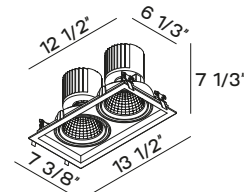

Job information:

PRODUCT DEFINITION SHEET

1	2	3	4	5	6
7	8	9	10	11	

1	2	3	4	5	6
SERIES	WATTAGE	LIGHT DISTRIBUTION	HOUSING TYPE	BEAM ANGLE	LUMEN OUTPUT
<input type="checkbox"/> AST	<input type="checkbox"/> 19W (1 Spot)	<input type="checkbox"/> AD Adjustable	<input type="checkbox"/> TWF Trim With Flange <input type="checkbox"/> STWF Square Trim With Flange <input type="checkbox"/> SFLT Square Flangeless Trim	<input type="checkbox"/> 20° <input type="checkbox"/> 35°	<input type="checkbox"/> 1800 lm
	<input type="checkbox"/> 38W (2 Spots)	<input type="checkbox"/> AD Adjustable	<input type="checkbox"/> STWF Square Trim With Flange <input type="checkbox"/> SFLT Square Flangeless Trim	<input type="checkbox"/> 20° <input type="checkbox"/> 35°	<input type="checkbox"/> 3600 lm
	<input type="checkbox"/> 57W (3 Spots)	<input type="checkbox"/> AD Adjustable	<input type="checkbox"/> STWF Square Trim With Flange <input type="checkbox"/> SFLT Square Flangeless Trim	<input type="checkbox"/> 20° <input type="checkbox"/> 35°	<input type="checkbox"/> 5400 lm

11
VOLTAGE
<input type="checkbox"/> UNIV 120VAC-277 VAC

ANGLE OF ROTATION

Tilt adjustable 20°

DIMENSIONS

AST-19

TRIM WITH FLANGE

SQUARE TRIM WITH FLANGE

SQUARE FLANGELESS TRIM

AST-38

SQUARE TRIM WITH FLANGE

SQUARE FLANGELESS TRIM

AST-57

SQUARE TRIM WITH FLANGE

SQUARE FLANGELESS TRIM

CONNECTION

- Inside the ceiling where the lighting fixture is to be installed.
- Connect the driver and luminaires via the quick connect.