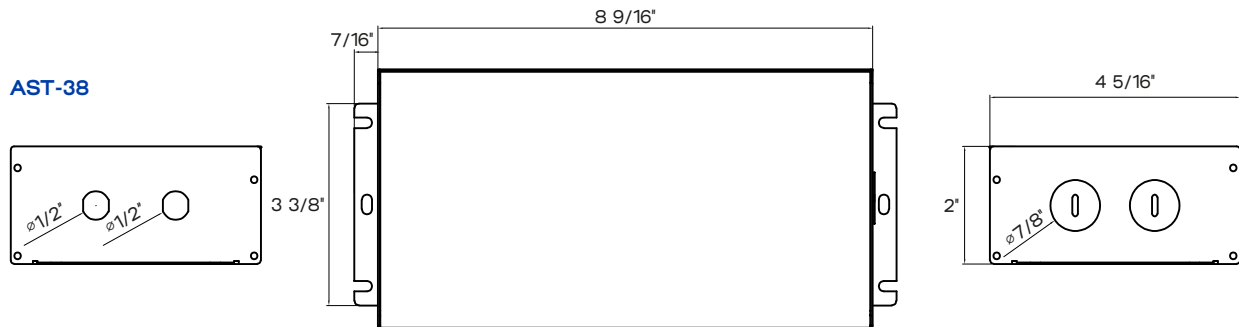

CONNECTION

- Inside the ceiling where the lighting fixture is to be installed.
- Connect the driver and luminaires via the quick connect.

AST-19

AST-38

AST-57