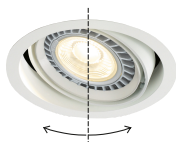

PRODUCT DEFINITION SHEET

1	2	3	4	5	6
7	8	9	10	11	

1	2	3	4	5	6
SERIES	WATTAGE	LIGHT DISTRIBUTION	HOUSING TYPE	BEAM ANGLE	LUMEN OUTPUT
☐ AST	☐ 19W (1 Spot)	☐ AD Adjustable	☐ TWF Trim With Flange ☐ STWF Square Trim With Flange ☐ SFLT Square Flangeless Trim	☐ 20° ☐ 35°	☐ 1800 lm
	☐ 38W (2 Spots)	☐ AD Adjustable	☐ STWF Square Trim With Flange ☐ SFLT Square Flangeless Trim	☐ 20° ☐ 35°	☐ 3600 lm
	☐ 57W (3 Spots)	☐ AD Adjustable	☐ STWF Square Trim With Flange ☐ SFLT Square Flangeless Trim	☐ 20° ☐ 35°	☐ 5400 lm

7	8	9	10
FLANGE COLOR	COLOR TEMP	MOUNTING	DRIVER
☐ W White ☐ G Grey ☐ B Black	90 CRI ☐ 27K ☐ 30K ☐ 35K ☐ 40K	☐ RM Recessed mount	☐ V010 0-10V Universal Voltage Remote Driver For other dimming options contact Mercury

11
VOLTAGE
☐ UNIV 120VAC-277 VAC

ANGLE OF ROTATION

Tilt adjustable 20°