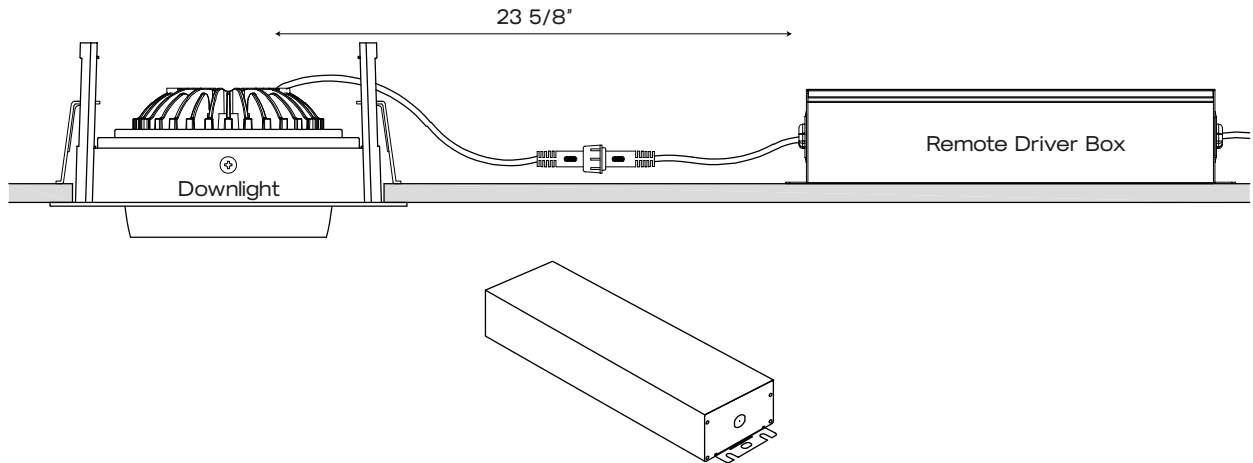

AST-38

SQUARE TRIM WITH FLANGE

SQUARE FLANGELESS TRIM

AST-57

SQUARE TRIM WITH FLANGE

SQUARE FLANGELESS TRIM

CONNECTION

- Inside the ceiling where the lighting fixture is to be installed.
- Connect the driver and luminaires via the quick connect.