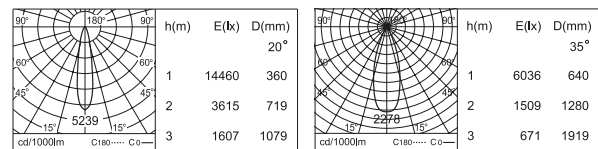

PHOTOMETRICS

Fixture type:

Job information: