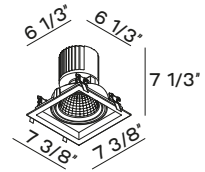

Job information:

PRODUCT DEFINITION SHEET

1	2	3	4	5	6
7	8	9	10	11	

1	2	3	4	5	6
SERIES	WATTAGE	LIGHT DISTRIBUTION	HOUSING TYPE	BEAM ANGLE	LUMEN OUTPUT
<input type="checkbox"/> AST	<input type="checkbox"/> 19W (1 Spot)	<input type="checkbox"/> AD Adjustable	<input type="checkbox"/> TWF Trim With Flange <input type="checkbox"/> STWF Square Trim With Flange <input type="checkbox"/> SFLT Square Flangeless Trim	<input type="checkbox"/> 20° <input type="checkbox"/> 35°	<input type="checkbox"/> 1800 lm
	<input type="checkbox"/> 38W (2 Spots)	<input type="checkbox"/> AD Adjustable	<input type="checkbox"/> STWF Square Trim With Flange <input type="checkbox"/> SFLT Square Flangeless Trim	<input type="checkbox"/> 20° <input type="checkbox"/> 35°	<input type="checkbox"/> 3600 lm
	<input type="checkbox"/> 57W (3 Spots)	<input type="checkbox"/> AD Adjustable	<input type="checkbox"/> STWF Square Trim With Flange <input type="checkbox"/> SFLT Square Flangeless Trim	<input type="checkbox"/> 20° <input type="checkbox"/> 35°	<input type="checkbox"/> 5400 lm

11
VOLTAGE
<input type="checkbox"/> UNIV 120VAC-277 VAC

ANGLE OF ROTATION

Tilt adjustable 20°

DIMENSIONS

AST-19

TRIM WITH FLANGE

SQUARE TRIM WITH FLANGE

SQUARE FLANGELESS TRIM

AST-38

SQUARE TRIM WITH FLANGE

SQUARE FLANGELESS TRIM

AST-57

SQUARE TRIM WITH FLANGE

SQUARE FLANGELESS TRIM

CONNECTION

- Inside the ceiling where the lighting fixture is to be installed.
- Connect the driver and luminaires via the quick connect.