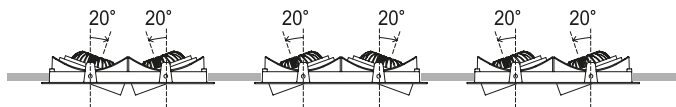

PRODUCT DEFINITION SHEET

1	2	3	4	5	6
7	8	9	10	11	

1	2	3	4	5	6
SERIES	WATTAGE	LIGHT DISTRIBUTION	HOUSING TYPE	BEAM ANGLE	LUMEN OUTPUT
☐ AST	☐ 19W (1 Spot)	☐ AD Adjustable	☐ TWF Trim With Flange ☐ STWF Square Trim With Flange ☐ SFLT Square Flangeless Trim	☐ 20° ☐ 35°	☐ 1800 lm
	☐ 38W (2 Spots)	☐ AD Adjustable	☐ STWF Square Trim With Flange ☐ SFLT Square Flangeless Trim	☐ 20° ☐ 35°	☐ 3600 lm
	☐ 57W (3 Spots)	☐ AD Adjustable	☐ STWF Square Trim With Flange ☐ SFLT Square Flangeless Trim	☐ 20° ☐ 35°	☐ 5400 lm

7	8	9	10
FLANGE COLOR	COLOR TEMP	MOUNTING	DRIVER
☐ W White ☐ G Grey ☐ B Black	90 CRI ☐ 27K ☐ 30K ☐ 35K ☐ 40K	☐ RM Recessed mount	☐ V010 0-10V Universal Voltage Remote Driver For other dimming options contact Mercury

11
VOLTAGE
☐ UNIV 120VAC-277 VAC

ANGLE OF ROTATION

Tilt adjustable 20°