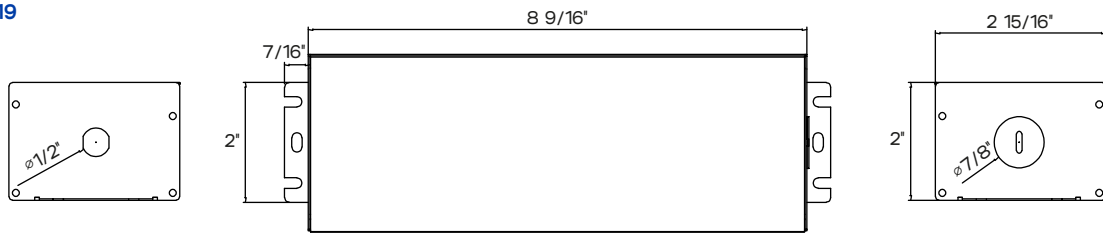

CONNECTION

- Inside the ceiling where the lighting fixture is to be installed.
- Connect the driver and luminaires via the quick connect.

AST-19

AST-38

AST-57