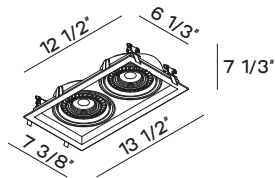

Job information:

PRODUCT DEFINITION SHEET

1	2	3	4	5	6
7	8	9	10	11	

1	2	3	4	5	6
SERIES	WATTAGE	LIGHT DISTRIBUTION	HOUSING TYPE	BEAM ANGLE	LUMEN OUTPUT
<input type="checkbox"/> AST	<input type="checkbox"/> 19W (1 Spot)	<input type="checkbox"/> AD Adjustable	<input type="checkbox"/> TWF Trim With Flange <input type="checkbox"/> STWF Square Trim With Flange <input type="checkbox"/> SFLT Square Flangeless Trim	<input type="checkbox"/> 20° <input type="checkbox"/> 35°	<input type="checkbox"/> 1800 lm
	<input type="checkbox"/> 38W (2 Spots)	<input type="checkbox"/> AD Adjustable	<input type="checkbox"/> STWF Square Trim With Flange <input type="checkbox"/> SFLT Square Flangeless Trim	<input type="checkbox"/> 20° <input type="checkbox"/> 35°	<input type="checkbox"/> 3600 lm
	<input type="checkbox"/> 57W (3 Spots)	<input type="checkbox"/> AD Adjustable	<input type="checkbox"/> STWF Square Trim With Flange <input type="checkbox"/> SFLT Square Flangeless Trim	<input type="checkbox"/> 20° <input type="checkbox"/> 35°	<input type="checkbox"/> 5400 lm

11
VOLTAGE
<input type="checkbox"/> UNIV 120VAC-277 VAC

ANGLE OF ROTATION

Tilt adjustable 20°

DIMENSIONS

AST-19

TRIM WITH FLANGE

SQUARE TRIM WITH FLANGE

SQUARE FLANGELESS TRIM

AST-38

SQUARE TRIM WITH FLANGE

SQUARE FLANGELESS TRIM

AST-57

SQUARE TRIM WITH FLANGE

SQUARE FLANGELESS TRIM

CONNECTION

- Inside the ceiling where the lighting fixture is to be installed.
- Connect the driver and luminaires via the quick connect.